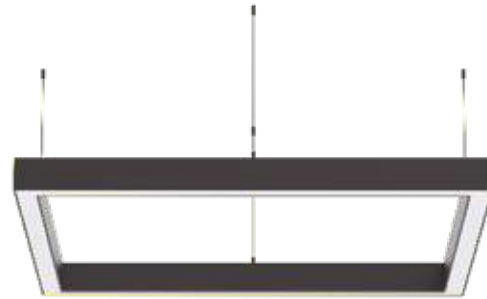

Product Code	Power	Lumens	Light Color	Colour Rendering	Power Factor	Sizes (mm)	Weight	Box Pieces	Price ($)
7000-401	40W	3200	3000-4000-6500K	80 CRI	0,95 cos	400x70x100	3 kg	6	120
7000-402	75W	6000	3000-4000-6500K	80 CRI	0,95 cos	600x70x100	4 kg	6	180
7000-403	100W	8000	3000-4000-6500K	80 CRI	0,95 cos	900x70x100	6 kg	6	266

Orion

- Aluminium Injection Body
- PC Opal Diffuser
- Mid Power LED with life span 100.000 hours
- ENEC Certified Driver
- Options
  - Dimmable Driver
  - DALI Control System