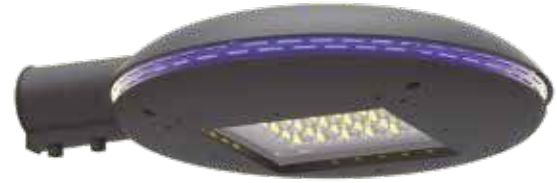

Marte Sidelight

- Aluminium Injection Body
- Electrostatic powder paint
- Heat & Impact Resistant Extra Clear Tempered Glass
- Asymmetric optical lens
- Aluminium PCB
- High Power LED with life span 100.000hours
- ENEC Certified IP67 Driver
- Ø60 mm Console

Product Code	Power	Lumens	Light Color	Colour Rendering	Power Factor	Sizes (mm)	Weight	Box Pieces	Price ($)
2000-404	80W	10000	3000-4000-6500K	80 CRI	0,95 cos	520xØ425x110	5,5 kg	3	214
2000-405	95W	11800	3000-4000-6500K	80 CRI	0,95 cos	520xØ425x110	6 kg	3	226
2000-406	120W	14800	3000-4000-6500K	80 CRI	0,95 cos	520xØ425x110	6 kg	3	240

Bolsena

- Aluminium Injection Body
- Electrostatic powder paint
- Heat & Impact Resistant Extra Clear Tempered Glass
- Asymmetric optical lens
- Aluminium PCB
- High Power LED with life span 100.000hours
- ENEC Certified IP67 Driver